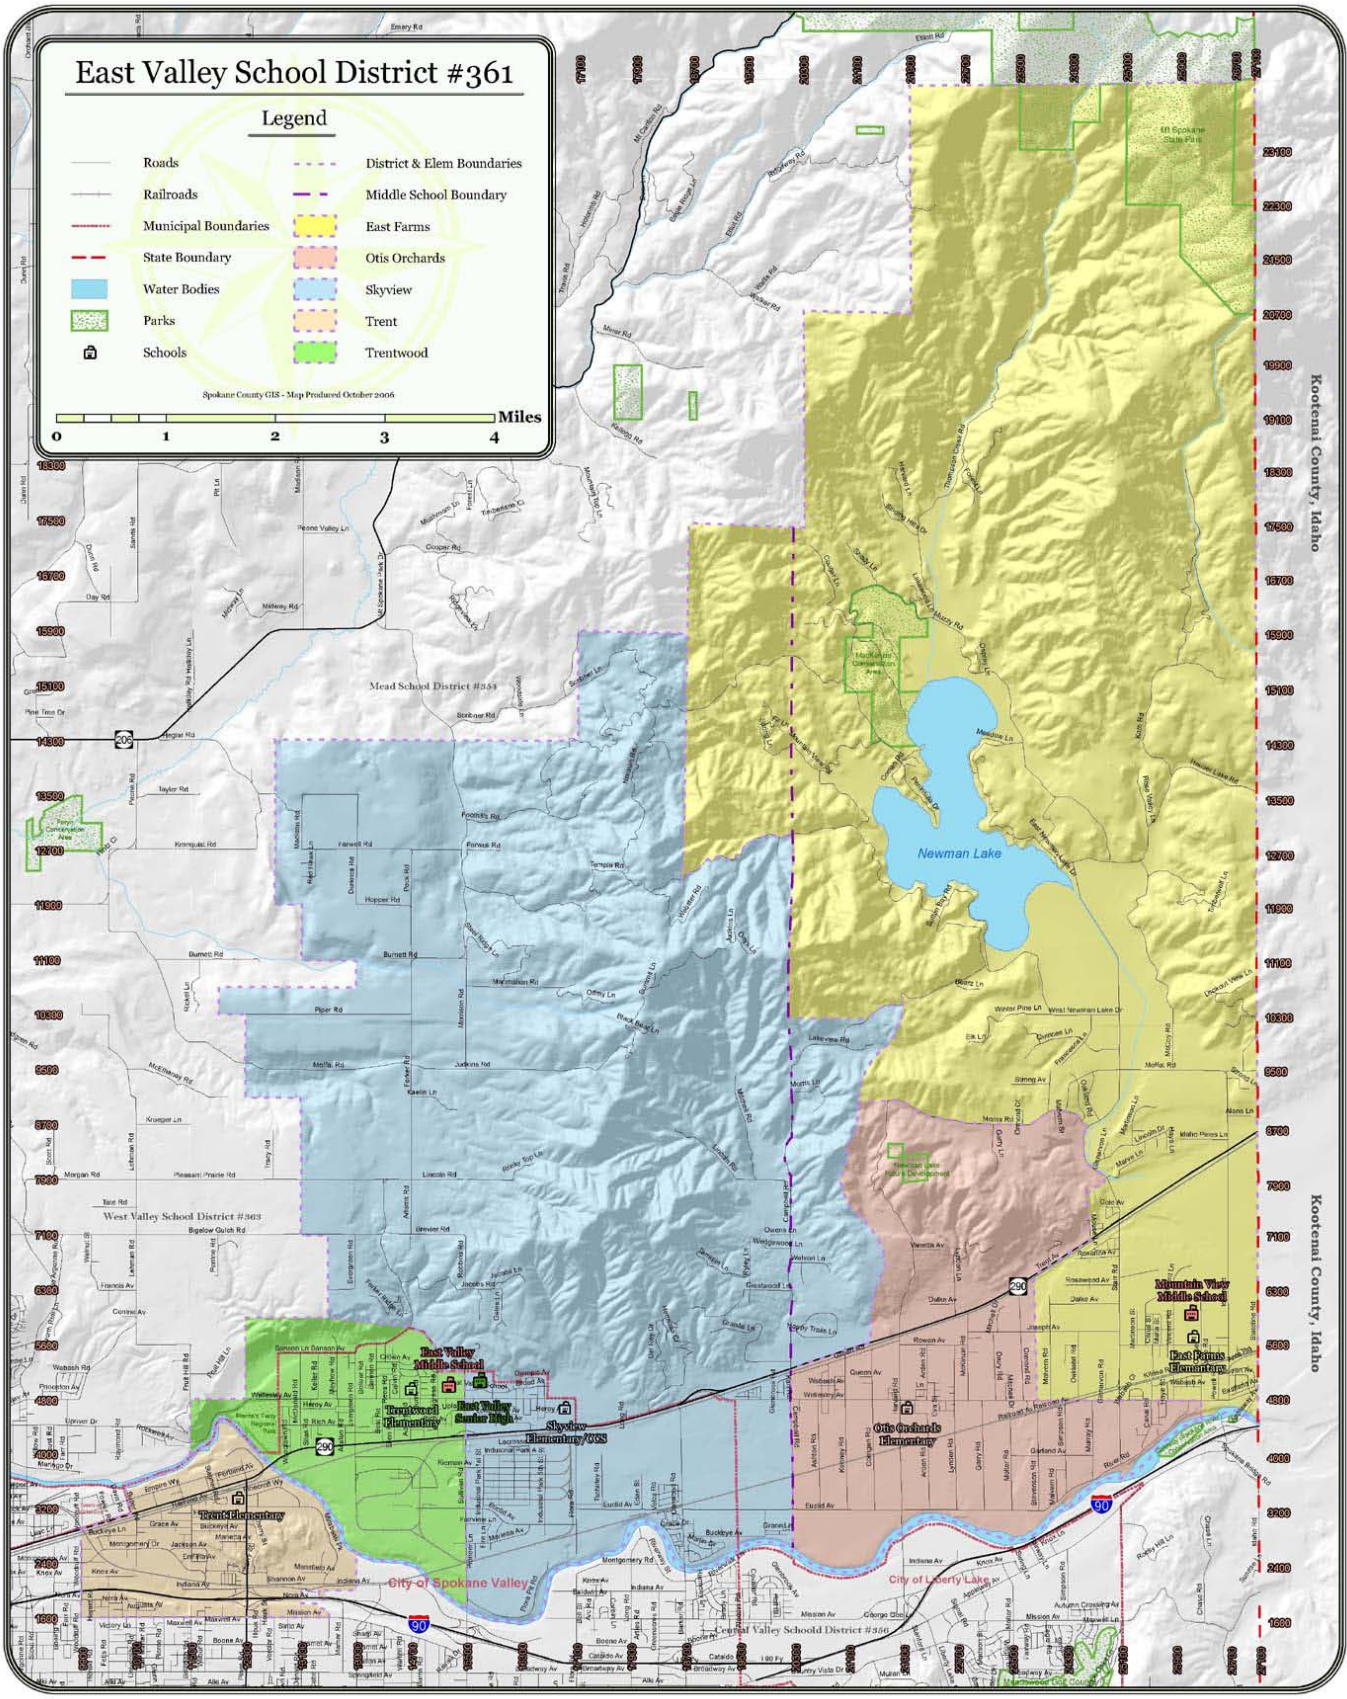

East Valley School District #361

Legend

-  Roads
-  District & Elem Boundaries
-  Railroads
-  Middle School Boundary
-  Municipal Boundaries
-  East Farms
-  Otis Orchards
-  Skyview
-  Trent
-  Trentwood
-  Water Bodies
-  Parks
-  Schools

Spokane County GIS - Map Produced October 2006

Miles

Kootenai County, Idaho

Kootenai County, Idaho